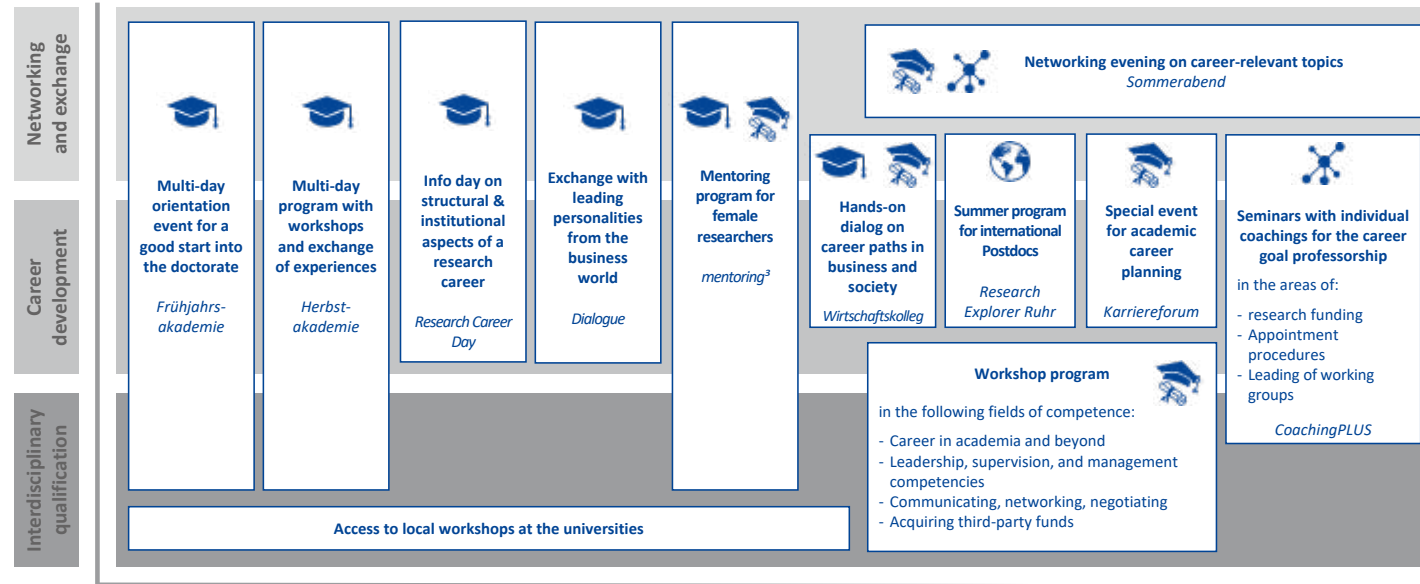

Informing, qualifying, and promoting together

Research Academy Ruhr (RAR) is the cross-university platform for promoting early career researchers within the University Alliance Ruhr (UA Ruhr).

Under RAR's umbrella, Ruhr-Universität Bochum (RUB), TU Dortmund University (TU Do), and the University of Duisburg-Essen (UDE) jointly offer a diverse interdisciplinary qualification and networking program.

Workshops, hands-on career and networking events as well as a mentoring program strengthen the development of personal and academic skills and prepare for a career in research, business, and society.

The offers address the approximately 10,000 early career researchers in the UA Ruhr and promote the mutual exchange of ideas, both within specific research fields and across individual disciplines.

Our program: workshops, mentoring, career and networking events

UA Ruhr's early career researchers also find a wide range of interdisciplinary workshops and events, advice, and support at their respective universities.

All of RAR's offers are tailored to the different phases of an academic career and are designed to address:

- **Doctoral researchers and those interested in a doctorate**
- **Postdoctoral researchers**
- **Junior Faculty (habilitation candidates, research group leaders, junior professors)**
- **International early career researchers**